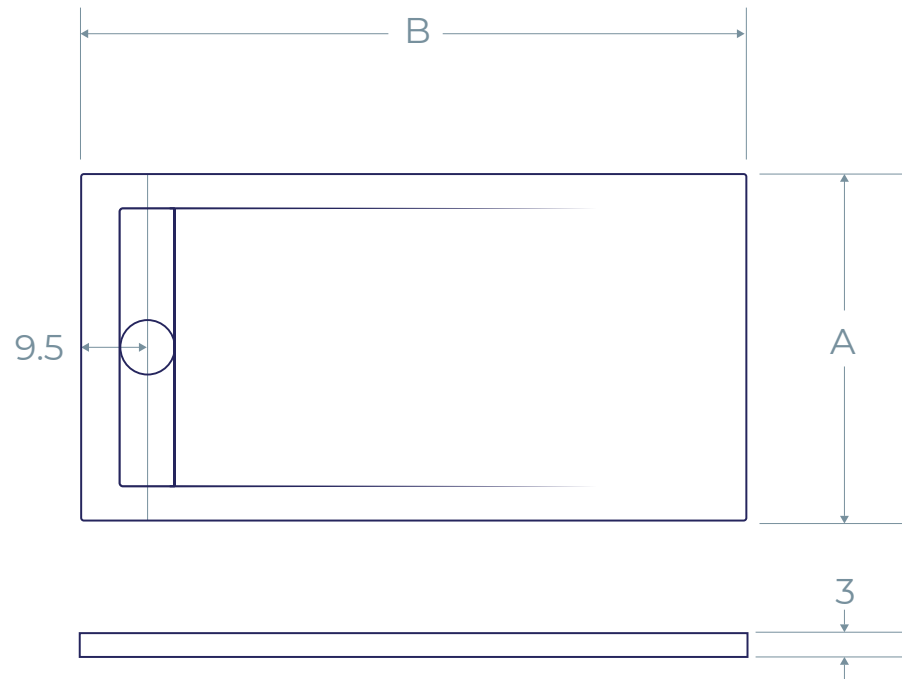

TIBER SHOWER TRAY

COLOURS

TEXTURES

GRATES

To visualise each tray with its features, consult pages **62 – 65** of our [image gallery](#).

TECHNICAL DRAWINGS

1 Plan and elevation (cm)

Available sizes: