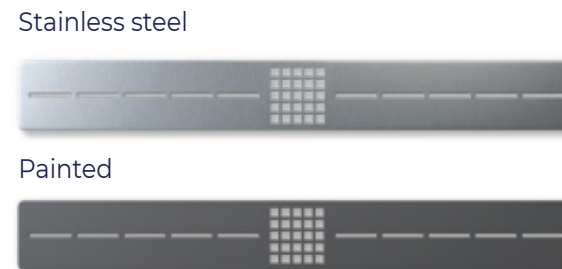

GRATES

To visualise each tray with its features, consult pages **62 – 65** of our [image gallery](#).