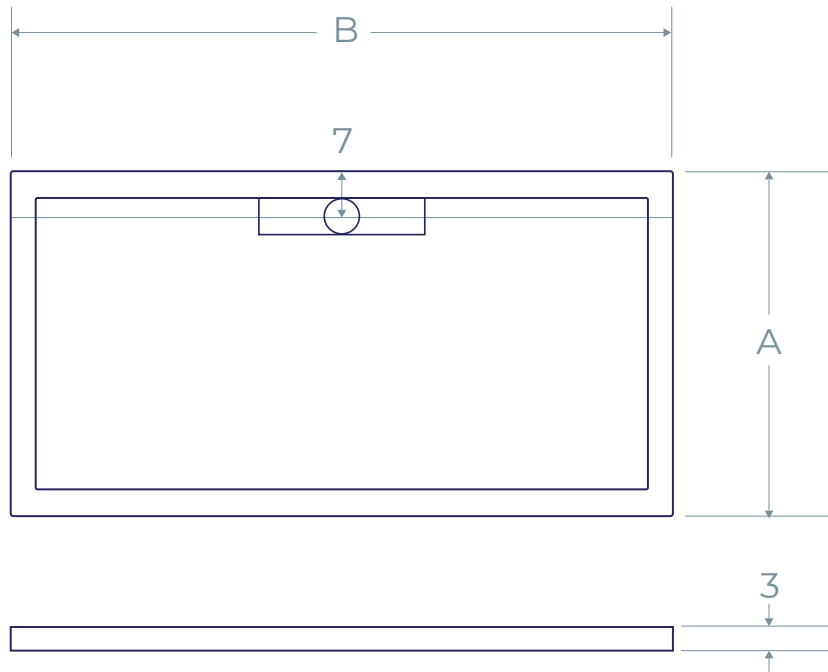

30cm (60x60); **35cm** (70x70); **40cm** (80x80), **45cm** (90x90); **50cm** (100x100)

Volga

A small boat in the shape of a grate sails the side of the Volga shower tray, as thousands of boats sail each day on the waters of its namesake, which is the longest river with the biggest navigable surface in Europe.

VOLGA SHOWER TRAY

COLOURS

TEXTURES

GRATES

To visualise each tray with its features, consult pages **58 – 61** of our **image gallery**.

TECHNICAL DRAWINGS

1 Plan and elevation (cm)

Available sizes: