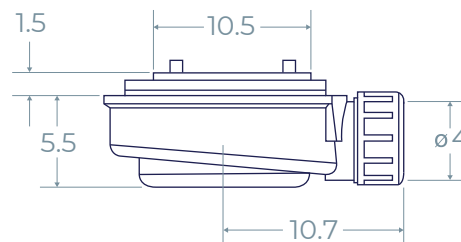

2 Drain valve (cm)