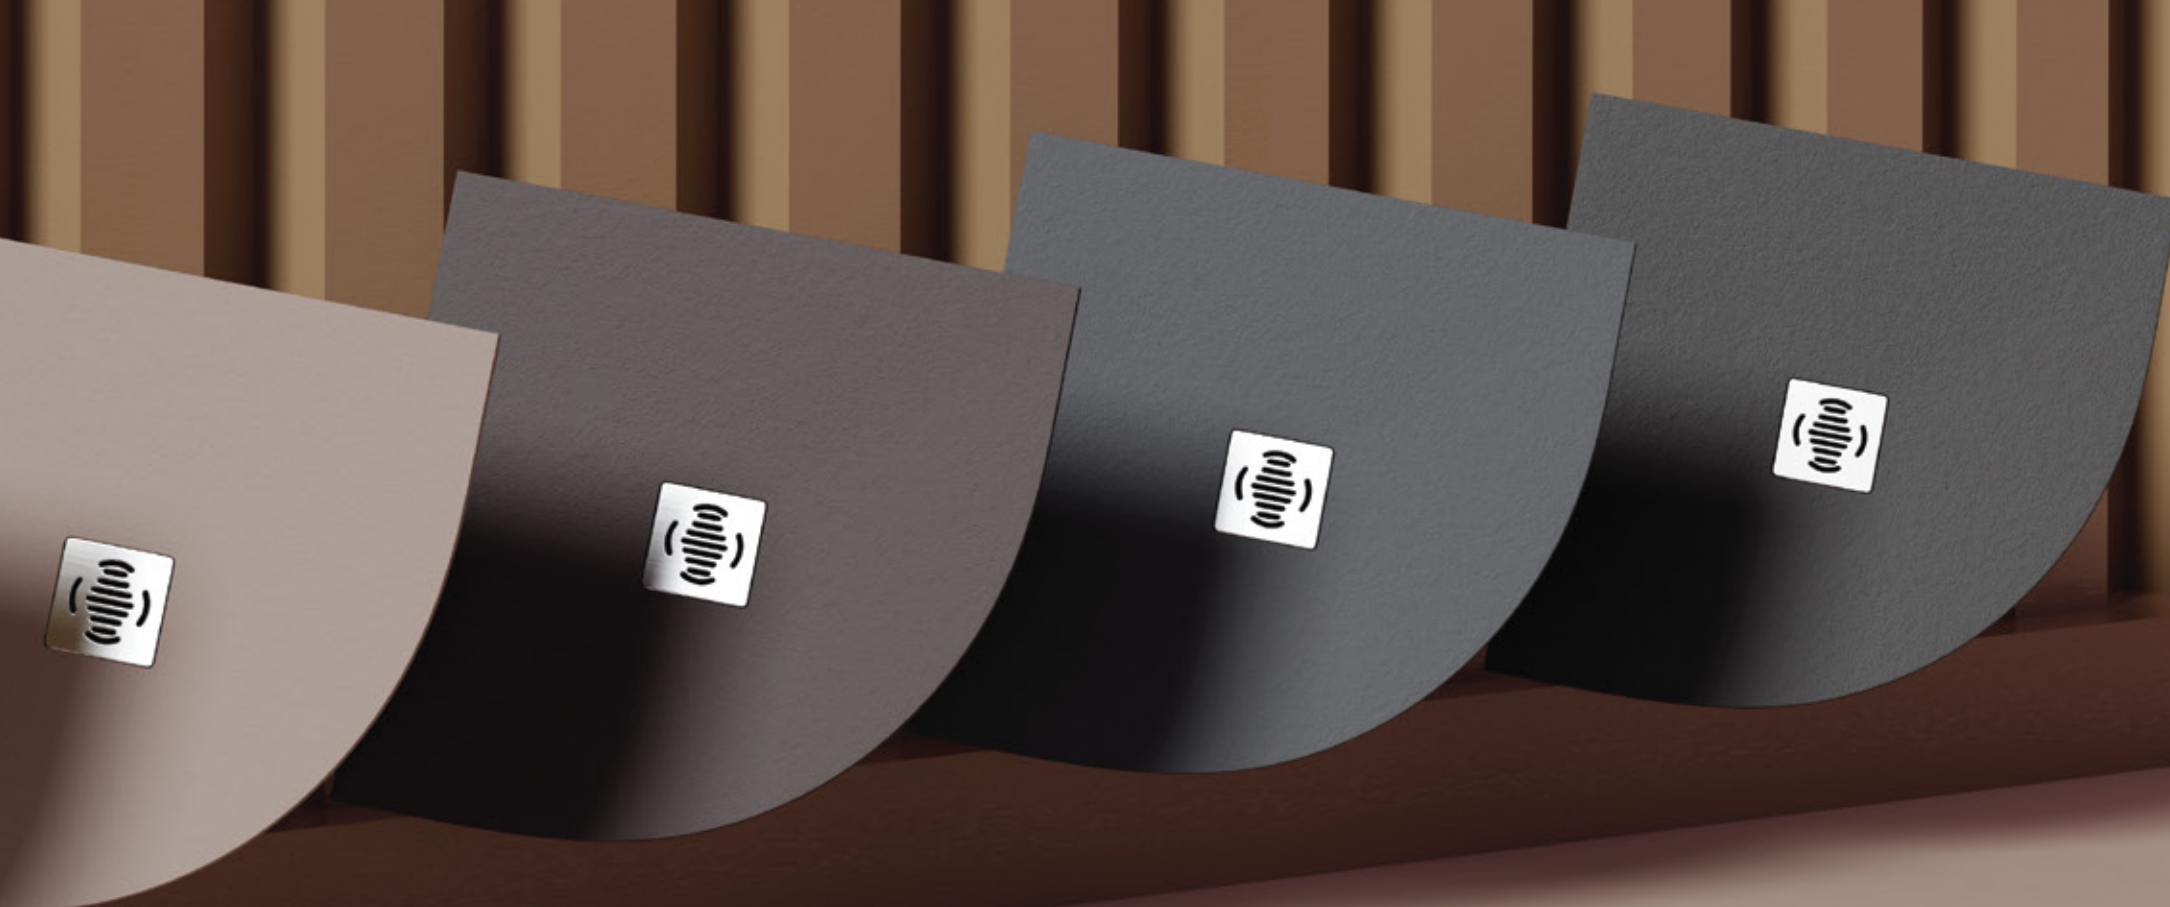

Our values p. 35

Image gallery p. 49

Prices p. 67

Douro

The semi-circular shape of the Douro shower tray paytribute to its name's initial, which it shares with thefastest flowing river of the Iberian Peninsula andworld-renowned wine denomination of origin.