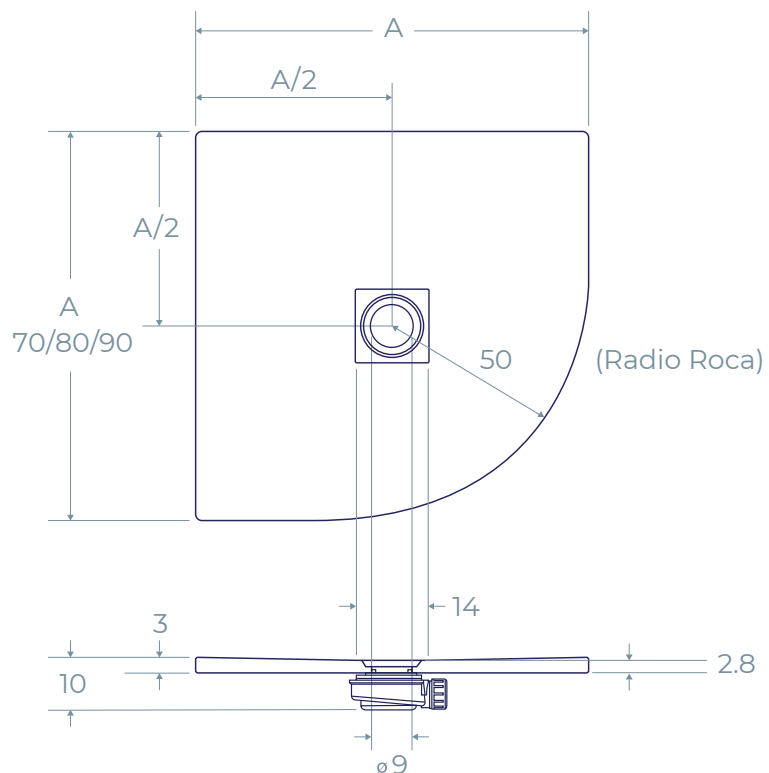

DOURO SHOWER TRAY

COLOURS

TEXTURES

GRATES

Stainless steel

To visualise each tray with its features, consult pages 50 – 53 of our [image gallery](#).

TECHNICAL DRAWINGS

1 Plan and elevation (cm)