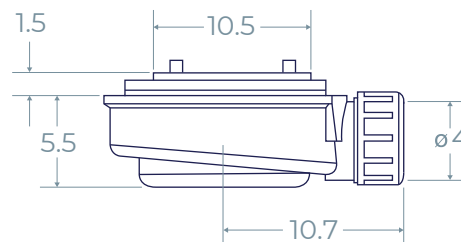

DOURO SHOWER TRAY

COLOURS

TEXTURES

GRATES

Stainless steel

To visualise each tray with its features, consult pages 50 – 53 of our [image gallery](#).

TECHNICAL DRAWINGS

1 Plan and elevation (cm)

Available sizes:

		A		
		70	80	90
A	70	✓	-	-
	80	-	✓	-
	90	-	-	✓

2 Drain valve (cm)

3 Grate (cm)

Delivery time

4-6 business days

Certifications

Certificate	ITC AIDIMME
Drain	Drain CE - UNE EN 274
Anti-slip	Level C3 UNE-EN 12633