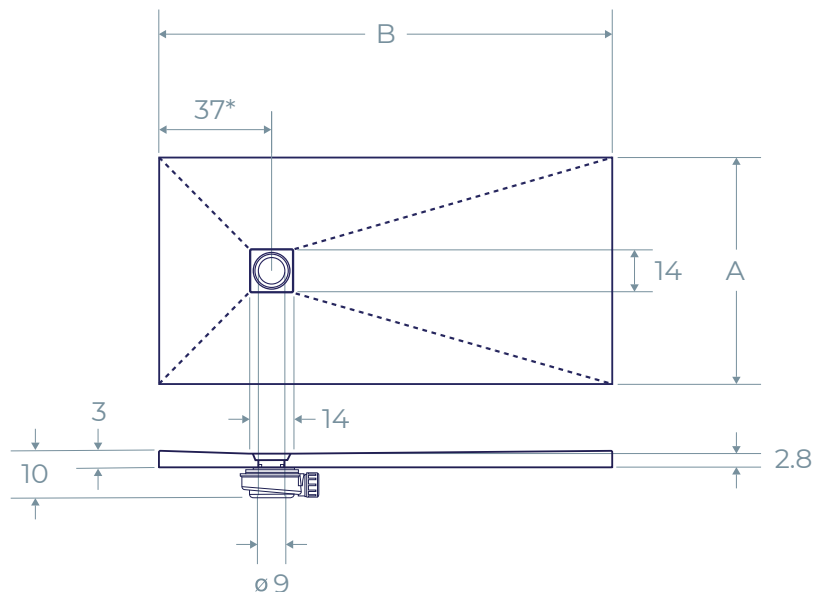

EBRO SHOWER TRAY

COLOURS

TEXTURES

GRATES

Stainless steel

To visualise each tray with its features, consult pages 54 – 57 of our [image gallery](#).

TECHNICAL DRAWINGS

1 Plan and elevation (cm)